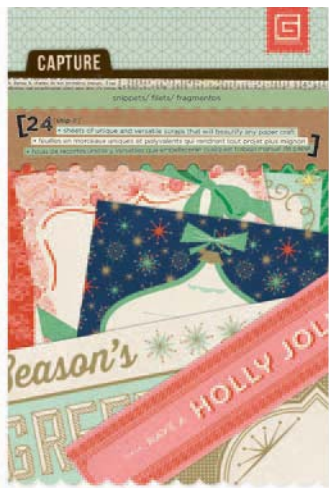

SNIPPETS/pin-4367