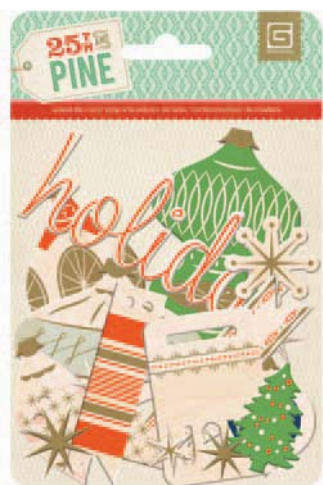

WOOD VENEER DIECUTS/ pin-4368

18 printed wood veneer die cut shapes/ 6 per unit