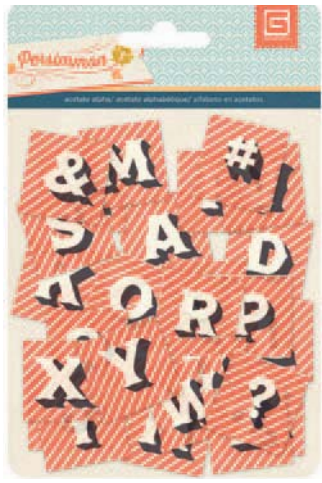

TITLE STICKERS/ prs-4327

coordinating 5.75" x 12.25" sheet of die-cut title  
stickers on 80# cardstock/  
12 per unit

ELEMENT STICKERS/ prs-4325

coordinating 12" x 12" sheet of die-cut element  
stickers on 80# cardstock/  
12 per unit

PRINTED CHIPBOARD SHAPES/ prs-4328

printed die-cut chipboard shapes/ adhesive backed/6 per unit

ACETATE ALPHA/ prs-4329

die-cut acetate squares with printed letters/ acid & lignin free/ 6 per unit

STENCIL ALPHA/ prs-4338