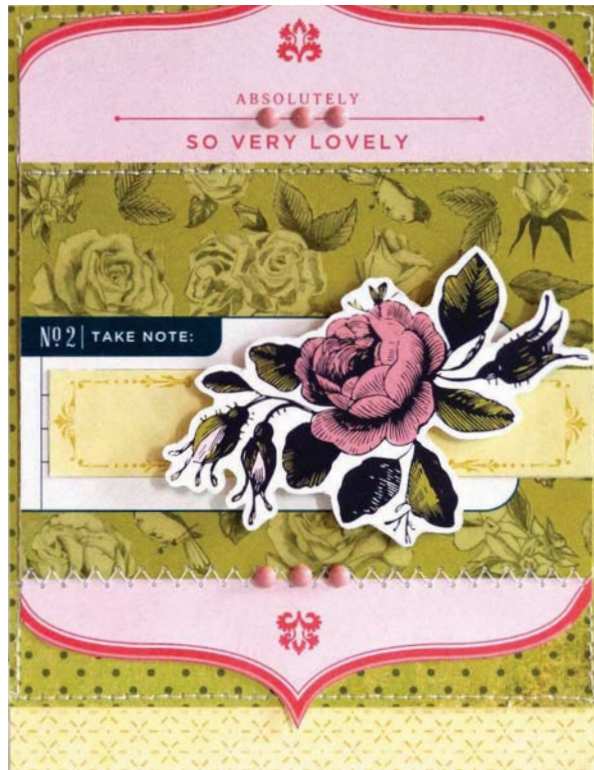

tea Garden

Tea Garden is a sentimental blend of nostalgic floral patterns and vintage designs that will send your creativity on a trip down memory lane. Deep rose red, petal pink and butter yellow combine with teal, indigo and cadet blue, making this color palette a perfect choice for any project. Compliment your memories with the time-honored, classic look of Tea Garden.

hero arts rubber cling stamp/ high quality, durable material

DOILY PATTERN/ cg668

hero arts rubber cling stamp/ high quality, durable material

TEA FLOWERS/ cl858

hero arts clear, self-cling stamps/ high quality, durable material

YOU'RE PRETTY SWEET/ cl859

hero arts clear, self-cling stamps/ high quality, durable material

CARD BY: AUDREY PETTIT