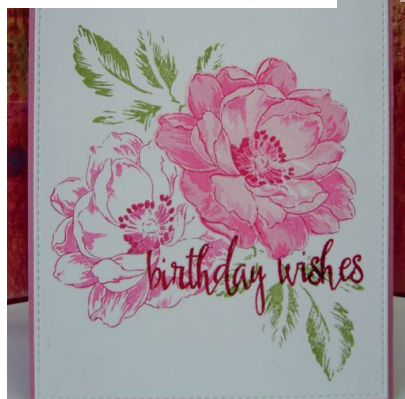

# 662165 - Sizzix® Framelits™ Die Set 2PK w/Stamp - Folk Flower

July 2017

662165  
Embellished Image

662165  
Actual Cut-out  
Approximate Die-Cut Size:  
1 7/8in x 1 7/8in - 2 7/8in x 1 1/8in  
4.76cm x 4.76cm - 7.30cm x 2.86cm

# 662166 - Sizzix® Framelits™ Die Set 2PK w/Stamps - Fairisle Stocking

July 2017

662166  
Embellished Image

662166  
Actual Cut-out  
Approximate Die-Cut Size:  
3/4in x 7/8in - 2 1/8in x 2 1/4in  
1.91cm x 2.22cm - 5.40cm x 5.72cm