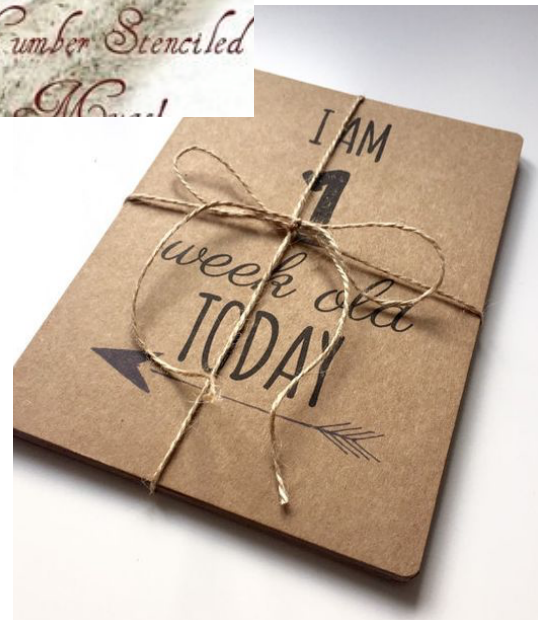

July 2017

today  
1 2 3  
4 5 6  
7 8 9  
0

661726  
Embellished Image

today  
0 1 2 3  
4 5 6  
7 8 9

661726  
Actual Cut-out  
Approximate Die-Cut Sizes:  
3/8in x 1in - 2in x 1 1/4in  
0.95cm x 2.54cm - 5.08cm x 3.18cm