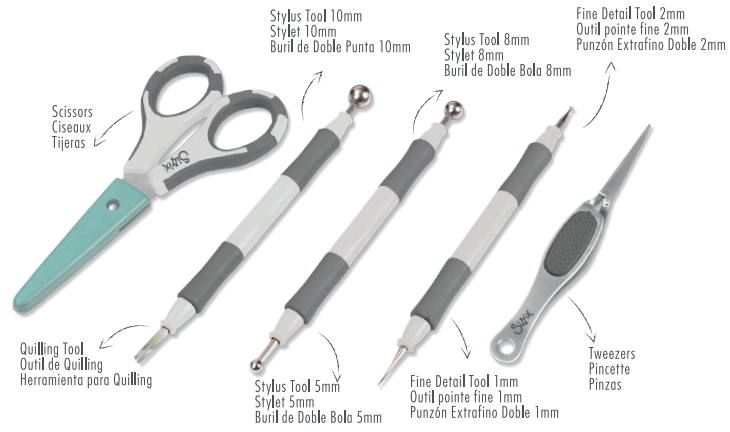

Sizzix® Accessories - Paper Sculpting Kit

Detail Moulding Pad
Plaque Support Semi-Rigide
Almohadilla para Modelar Detalles

Moulding Pad
Tapis de Mousse Rigide
Almohadilla para Modelar

662225

Sizzix® Accessory - Paper Sculpting Kit

Click Here For Video How-To!

Password - Paper_Sculpting!