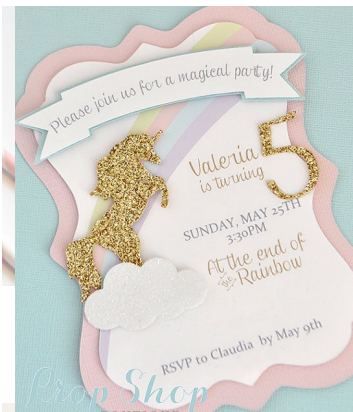

# 662095 - Sizzix® Thinlit™ Die Set 13PK - Country Florals by Katie Skilton

July 2017

662095  
Embellished Image

662095  
Actual Cut-out  
Approximate Die-Cut Sizes:  
1/4in x 1/4in - 2 1/4in x 2 5/8in  
0.64cm x 0.64cm - 5.72cm x 6.67cm

# 662096 - Sizzix® Thinlit™ Die Set 16PK - Magical Unicorn by Katie Skilton

July 2017

662096  
Embellished Image

662096  
Actual Cut-out  
Approximate Die-Cut Sizes:  
1/4in x 1/4in - 1 3/4in x 3 1/2in  
0.64cm x 0.64cm - 4.45cm x 8.89cm

# 662097 - Sizzix® Thinlit™ Die Set 13PK - Rainy Days & Sunshine #2 by Katie Skilton

July 2017

662097  
Embellished Image

662097  
Actual Cut-out  
Approximate Die-Cut Sizes:  
1/8in x 1/8in - 2 3/4in x 1 1/2in  
0.32cm x 0.32cm - 6.99cm x 3.81cm