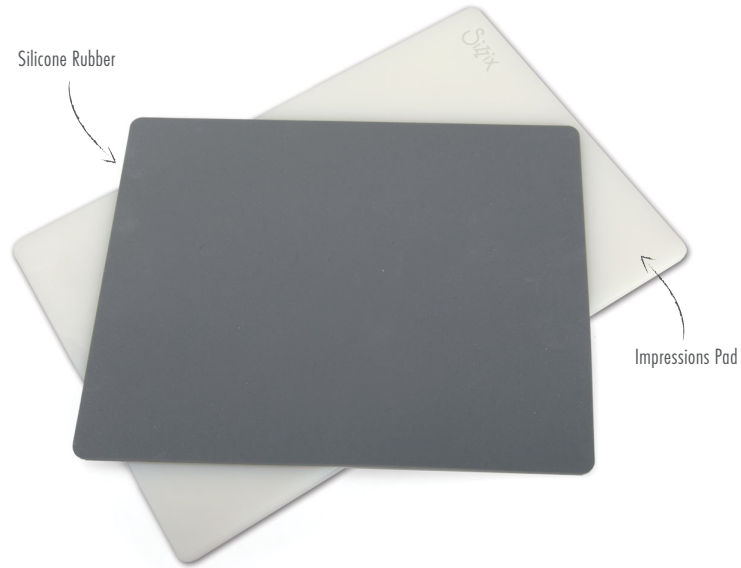

Sizzix® Accessories

662111
Sizzix® Accessory -
Emboss & Transfer Set
Contents Includes: 1 Sizzix® Impressions Pad,
1 Sizzix® Silicone Rubber