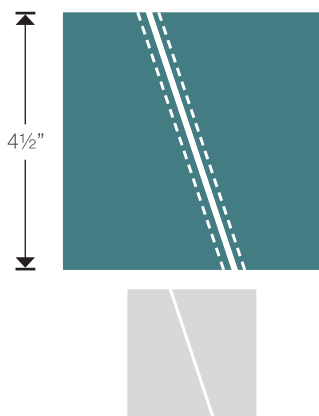

659854
Sizzix® Bigz™ Die -
Tessellating Pinwheel
(4 1/2" Unfinished)