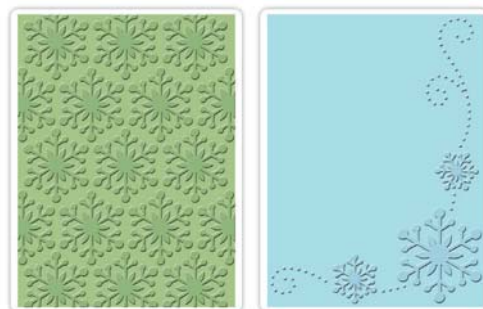

659916
Sizzix® Thinlits™ Die Set 4PK -
Merry Christmas by Debi Potter

660059
Sizzix® Thinlits™ Die Set 5PK -
Paper Snowflakes by Tim Holtz®

FRAMELITS™ DIES WITH STAMPS

658622
Sizzix® Framelits™ Die Set 8PK
with Stamps - Snowflakes #2 by
Paula Pascual

TEXTURED IMPRESSIONS™ EMBOSSING FOLDERS

658628
Sizzix® Textured Impressions™ Embossing Folders 2PK -
Winter Snowflakes Set by Paula Pascual

PATCHWORK

Our die-cutting machines paired with our fantastic range of patchwork dies are the perfect tool for both beginners and experienced quilters. Depending on the thickness of the fabric, creatives can accurately cut through multiple layers at once. This is especially useful when creating quilts and eliminates the complications many people are faced with when piecing together irregular shapes after using a ruler and rotary cutter. Each die also comes with a built in $\frac{1}{4}$ " seam allowance to make piecing together the shapes even easier.