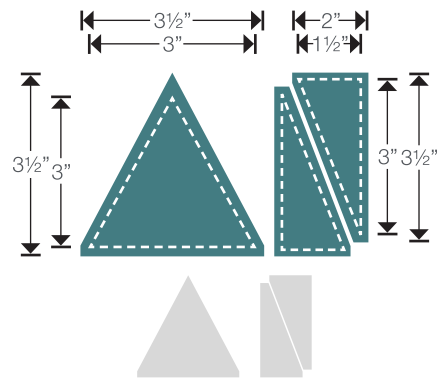

STAND-ALONE DIES

660283
Sizzix® Bigz™ Die -
Diamonds, 1 1/4" Finished (2 1/4" Unfinished)