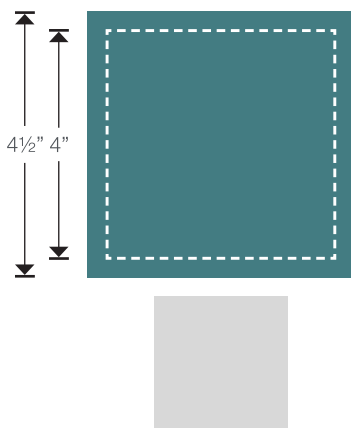

SUGGESTED 4" BUNDLE

659838
Sizzix® Bigz™ Die -
Square, 4" Finished
(4 1/2" Unfinished)