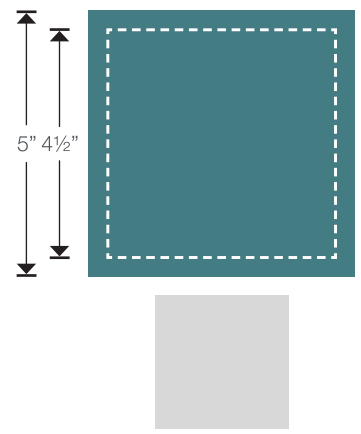

661028
Sizzix® Bigz™ L Die - Square, 4 1/2" Finished (5" Unfinished)