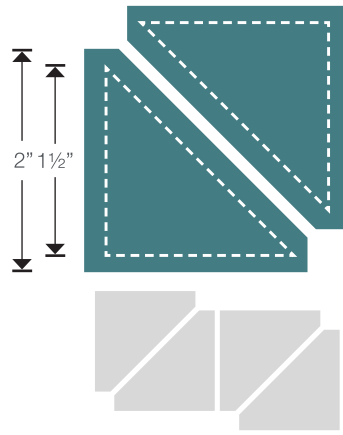

660457
Sizzix® Bigz™ Die - Half-Square Triangles
1 1/2" Finished (2" Unfinished)
2" Assembled Square