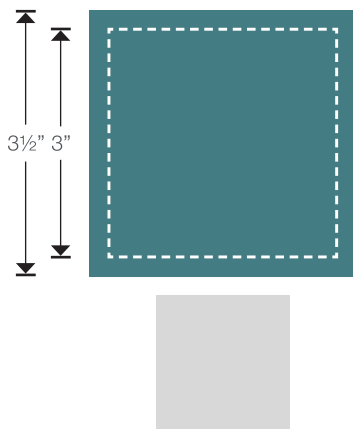

SUGGESTED 3", 6" AND 12" BUNDLES

660847
Sizzix® Bigz™ Die - Square, 3" Finished (3 1/2" Unfinished)