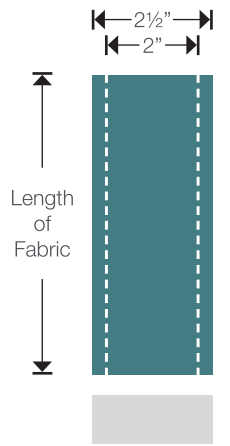

These two items are available all year round and work with our bundles to easily add borders, sashing and binding to quilts and for creating jelly rolls.

658328
Sizzix® Bigz™ XL 25" Die - Strips, 2" wide