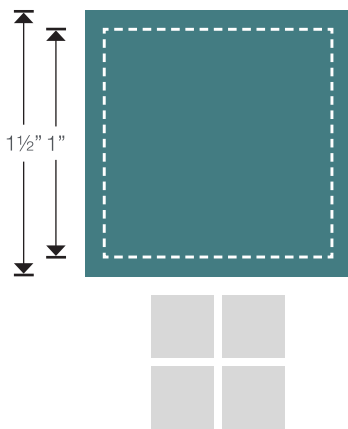

669987
Sizzix® Bigz™ L Die -
Square, 1" Finished
(1 1/2" Unfinished)