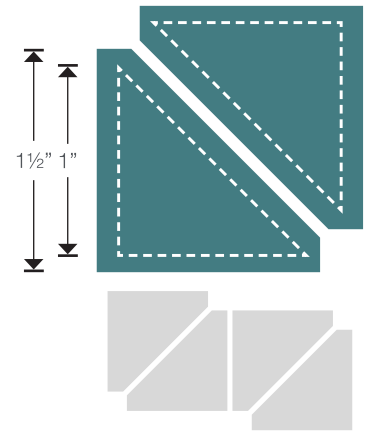

659983
Sizzix® Bigz™ Die - Half-Square Triangles
1" Finished (1 1/2" Unfinished)
1 1/2" Assembled Square