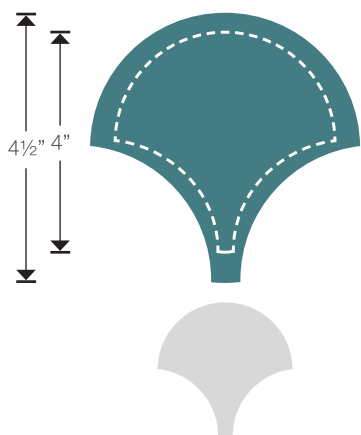

659813
Sizzix® Bigz™ Die -
Clamshell, 4" Finished (4 1/2" Unfinished)