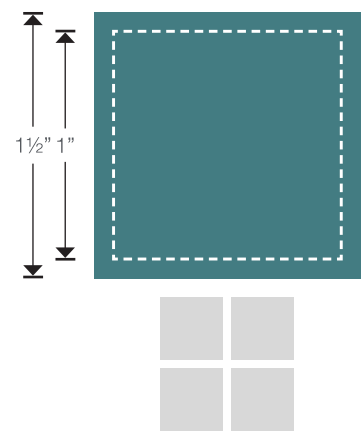

659987
Sizzix® Bigz™ Die -
Square, 1" Finished
(1 1/2" Unfinished)