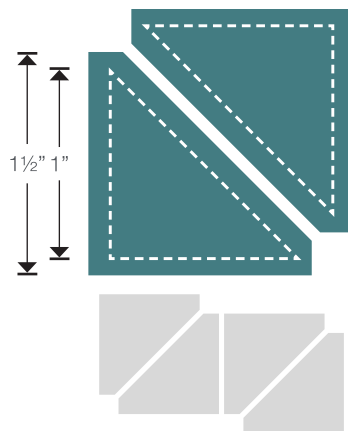

659983
Sizzix® Bigz™ Die - Half-Square Triangles
1" Finished (1 1/2" Unfinished)
1 1/2" Assembled Square