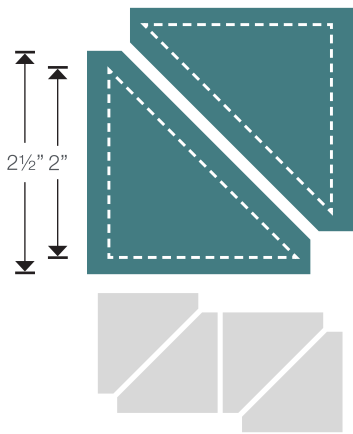

659831
Sizzix® Bigz™ Die - Half-Square Triangles
2" Finished (2 1/2" Unfinished)
2 1/2" Assembled Square