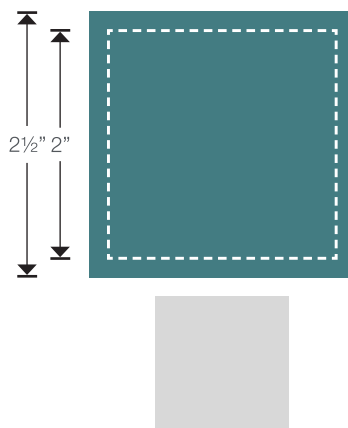

659983
Sizzix® Bigz™ Die - Half-Square Triangles
1" Finished (1 1/2" Unfinished)
1 1/2" Assembled Square

669987
Sizzix® Bigz™ L Die -
Square, 1" Finished
(1 1/2" Unfinished)

SUGGESTED 4" BUNDLE

659838
Sizzix® Bigz™ Die -
Square, 4" Finished
(4 1/2" Unfinished)