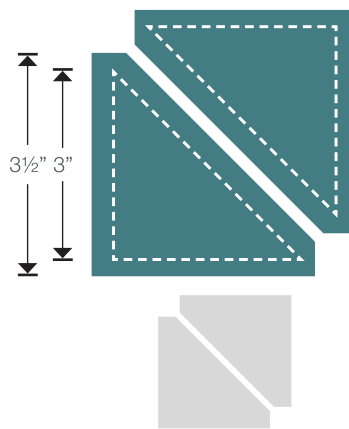

661026
Sizzix® Bigz™ Die - Half-Square Triangles 3" Finished (3 1/2" Unfinished) 3 1/2" Assembled Square