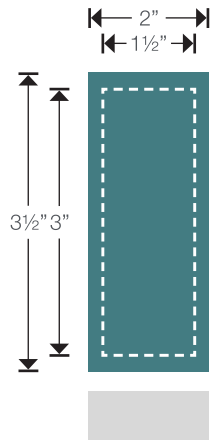

660860
Sizzix® Bigz™ Die -
Rectangle, 1 1/2" x 3" Finished
(2" x 3 1/2" Unfinished)