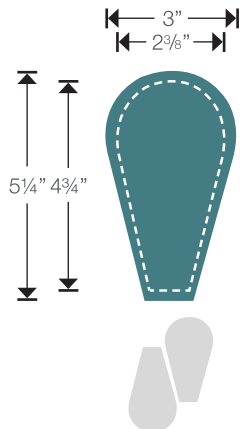

STAND-ALONE DIES

660115
Sizzix® Bigz™ Die -
Hexagons, 1/2" Sides

659835
Sizzix® Bigz™ Die -
Hexagons, 1" #2 Sides

659834
Sizzix® Bigz™ Die -
Hexagons, 1 1/4" Sides

659984
Sizzix® Bigz™ Die -
Hexagons, 1 1/2" Sides

659985
Sizzix® Bigz™ Die -
Hexagons, 1 3/4" Sides

659986
Sizzix® Bigz™ Die -
Hexagons, 2" Sides

660116
Sizzix® Bigz™ Die -
Hexagons, 2 1/4" Sides

660175
Sizzix® Bigz™ Die -
Half Hexagon, 2 1/2" x 5"

659841
Sizzix® Bigz™ L Die -
Apple Core, 5 3/4" Finished

STAND-ALONE DIES

659847
Sizzix® Bigz™ L Die - Dresden Plate, Large
2 3/8" x 4 3/4" Finished
(3" x 5 1/4" Unfinished)

659840
Sizzix® Bigz™ Die -
Tumbler, 4" Finished
(4 1/2" Unfinished)

660283
Sizzix® Bigz™ Die -
Diamonds, 1 1/4" Finished (2 1/4" Unfinished)