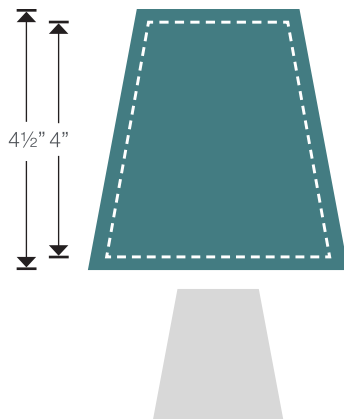

659840
Sizzix® Bigz™ Die -
Tumbler, 4" Finished
(4 1/2" Unfinished)