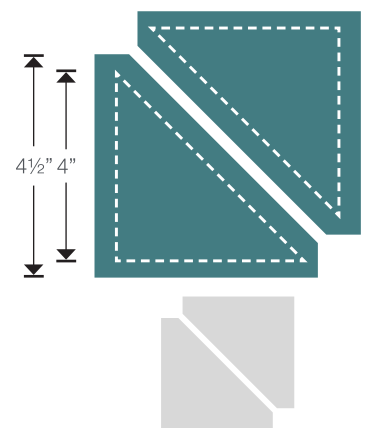

659832
Sizzix® Bigz™ Die - Half-Square Triangles
4" Finished (4 1/2" Unfinished)
4 1/2" Assembled Square