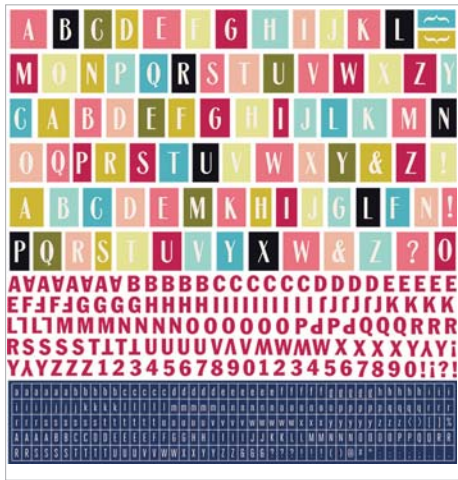

TRULY/ jad-4787

COLLECTION PACK/ c-jad-4788

9 double-sided papers/ 1 alphabet stickers/
1 element stickers

MIXED BRADS/ jad-4795

metal flair, epoxy brads, rhinestone hearts and
cardstock tags

6X6 PAPER PAD/ jad-4789

36 6" x 6" papers/ 2 sheets of 18 single-sided designs
on 65# heavyweight paper

ALPHABET STICKERS/ jad-4791

coordinating 12" x 12" sheet of die-cut alphabet
stickers on 80# cardstock

TITLE STICKERS/ jad-4792

coordinating 5.75" x 12.25" sheet of die-cut title
stickers on 80# cardstock

ELEMENT STICKERS/ jad-4790

coordinating 12" x 12" sheet of die-cut element
stickers on 80# cardstock

DIE-CUTS & TRANSPARENCIES/ jad-4793