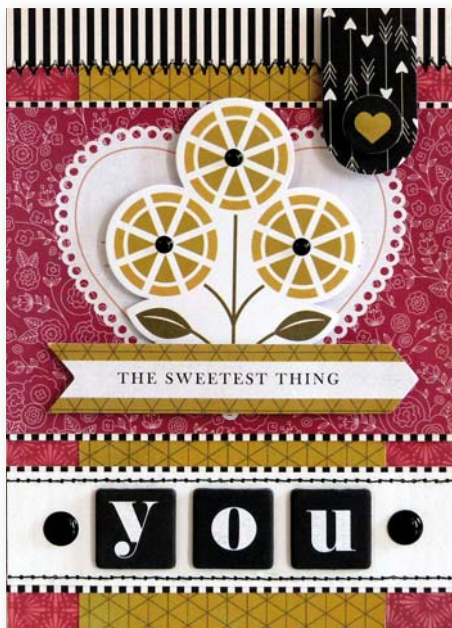

CARD BY: AUDREY PETTIT