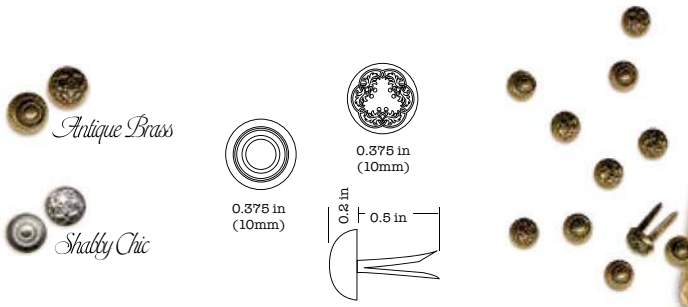

### Ornate Metal Key Holes

Each package contains 5 different ornate metal key holes. Each key-hole measuring approx 1 x 2.125 in.

Two finishes available, Antique Brass and now Shabby Chic.

Ornate Metal Key Holes #4500546 6u  
 Shabby Chic Ornate Metal Key Holes #4500840 6u

### Metal Door Pulls

Each package contains 2 antique metal door pulls with 4 matching brads.

Two finishes available, Antique Brass and now Shabby Chic.

Antique Metal Door Pull #4500548 6u  
 Shabby Chic Door Pull #4500842 6u

# Metal Brads

Each package contains 10 brads, 5 each of two designs.  
Two finishes available, Antique Brass and now Shabby Chic.

Metal Brad Staples #4500422  
Shabby Chic Metal Brad Staples #4500841

# Ornate Metal Label Holders

Each package contains 3 ornate metal label holders with 12 matching brads.

Label Holder: 2" w x 1.25" h  
Inside Frame: 1.625" w x 0.5" h  
Pull projection: Approx 0.5"

Ornate Metal Label Holder #4500547