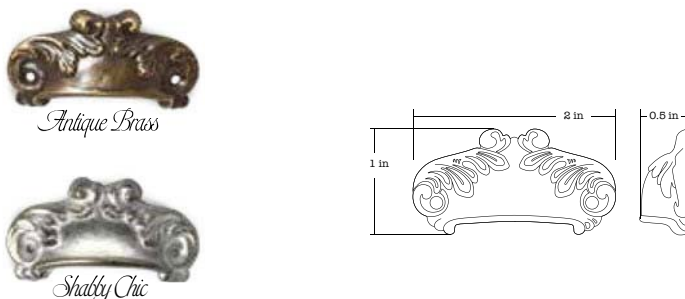

### Ornate Metal Key Holes

Each package contains 5 different ornate metal key holes. Each key-hole measuring approx 1 x 2.125 in.

Two finishes available, Antique Brass and now Shabby Chic.

Ornate Metal Key Holes #4500546 6u  
 Shabby Chic Ornate Metal Key Holes #4500840 6u

### Metal Door Pulls

Each package contains 2 antique metal door pulls with 4 matching brads.

Two finishes available, Antique Brass and now Shabby Chic.

Antique Metal Door Pull #4500548 6u  
 Shabby Chic Door Pull #4500842 6u