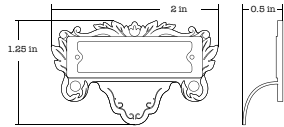

# Ornate Metal Label Holders

Each package contains 3 ornate metal label holders with 12 matching brads.

Label Holder: 2" w x 1.25" h  
Inside Frame: 1.625" w x 0.5" h  
Pull projection: Approx 0.5"

Ornate Metal Label Holder #4500547