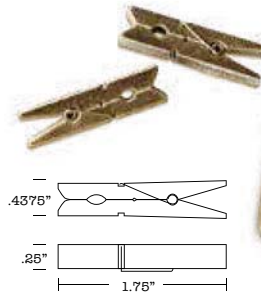

Metal Clothespins

Each package contains 4 different metal clothespins, engraved with one of the sentiments; Remember, Timeless, Create and Unique.

Metal Clothespin Staples #4500421