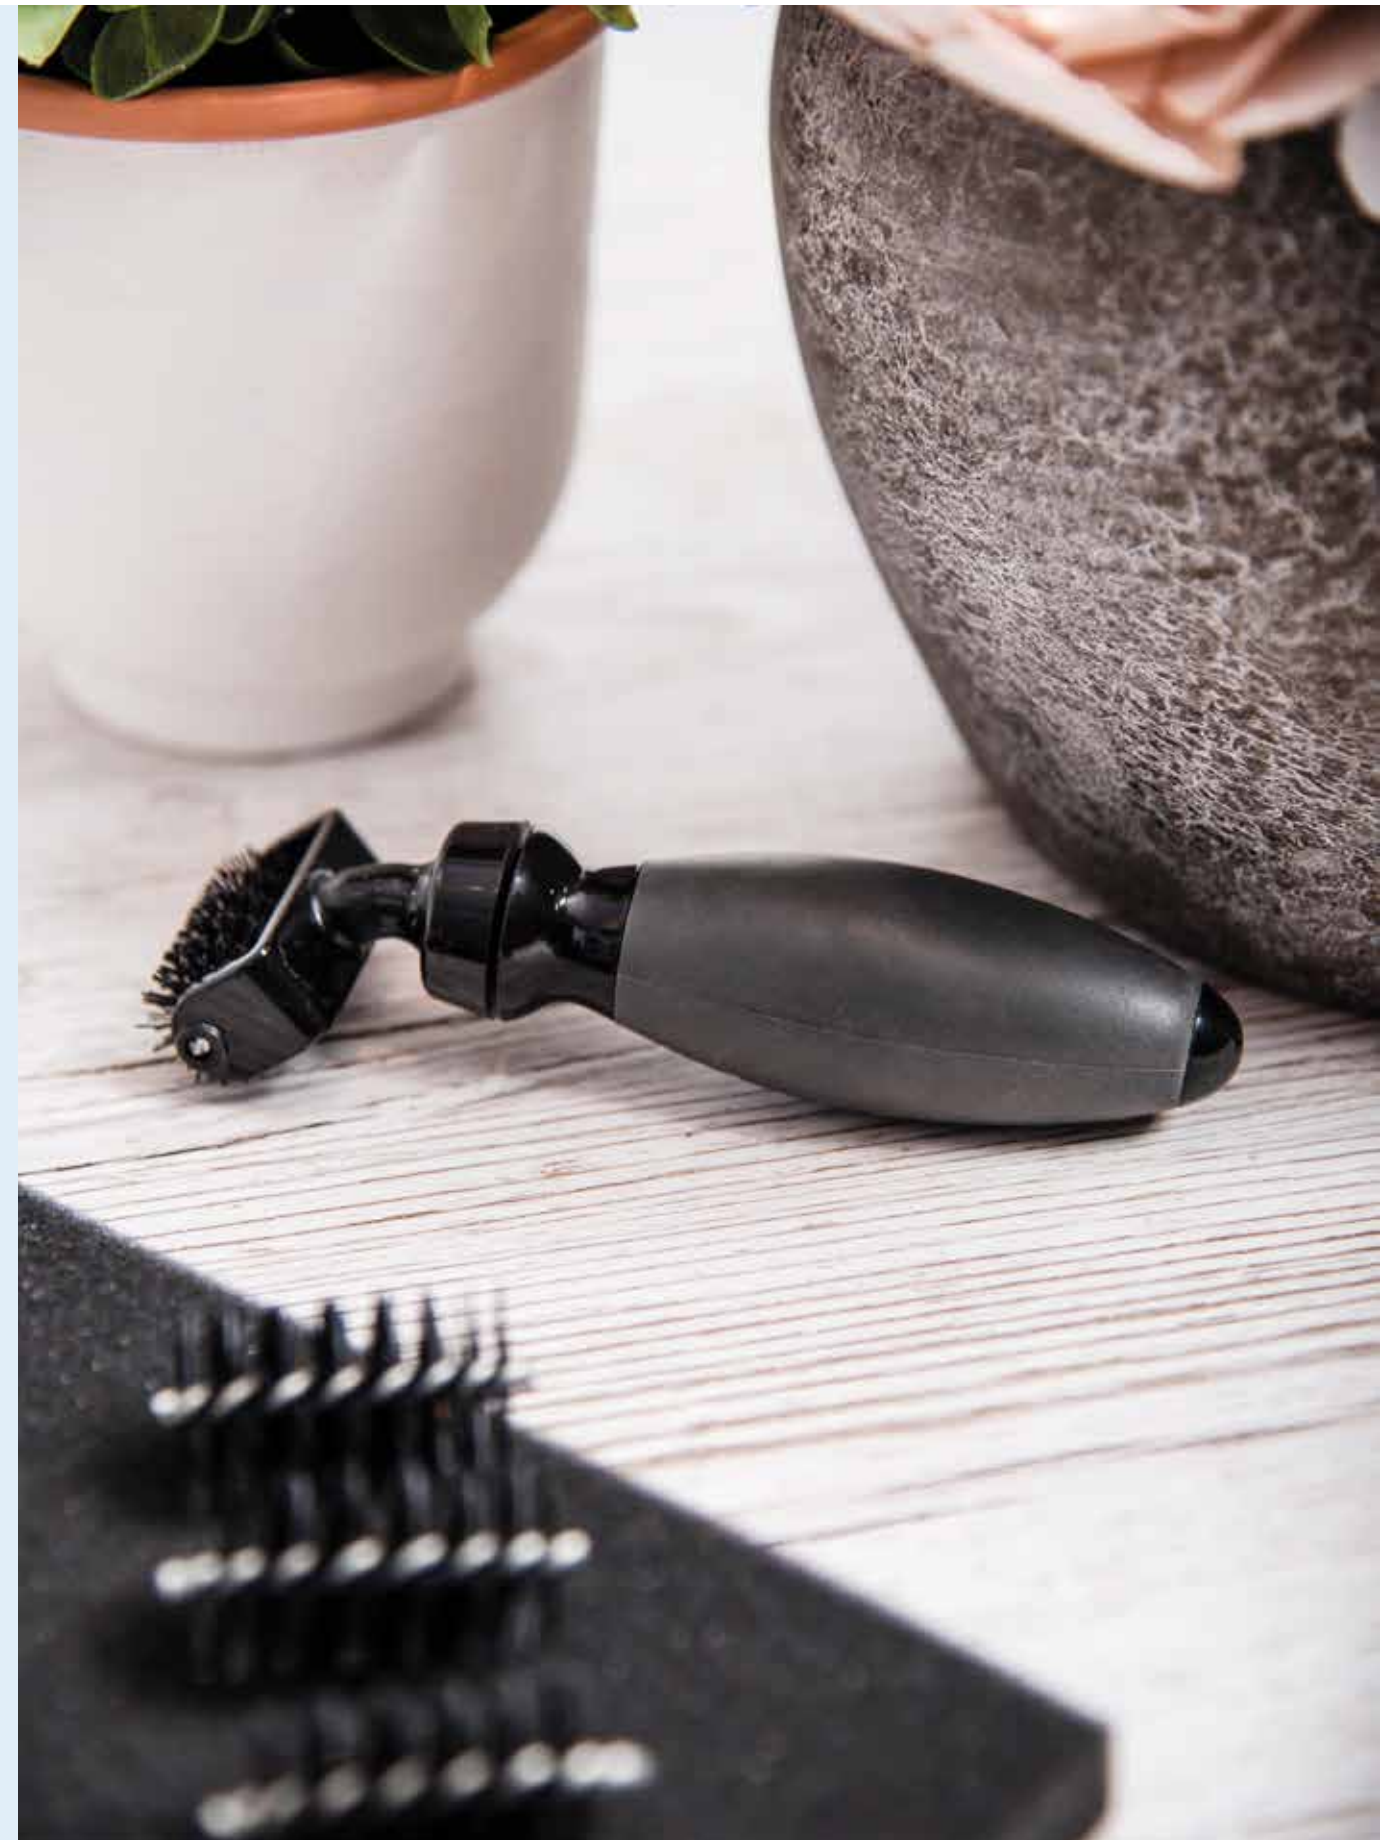

656380 - Die Pick

662105

Sizzix™ Accessory
Mini Stamper's Secret Weapon™

662105
Creates cleaner piercing projects, stamped impressions and quickly sets a brad. Measures approximately 16.51cm x 15.24cm x 1.27cm