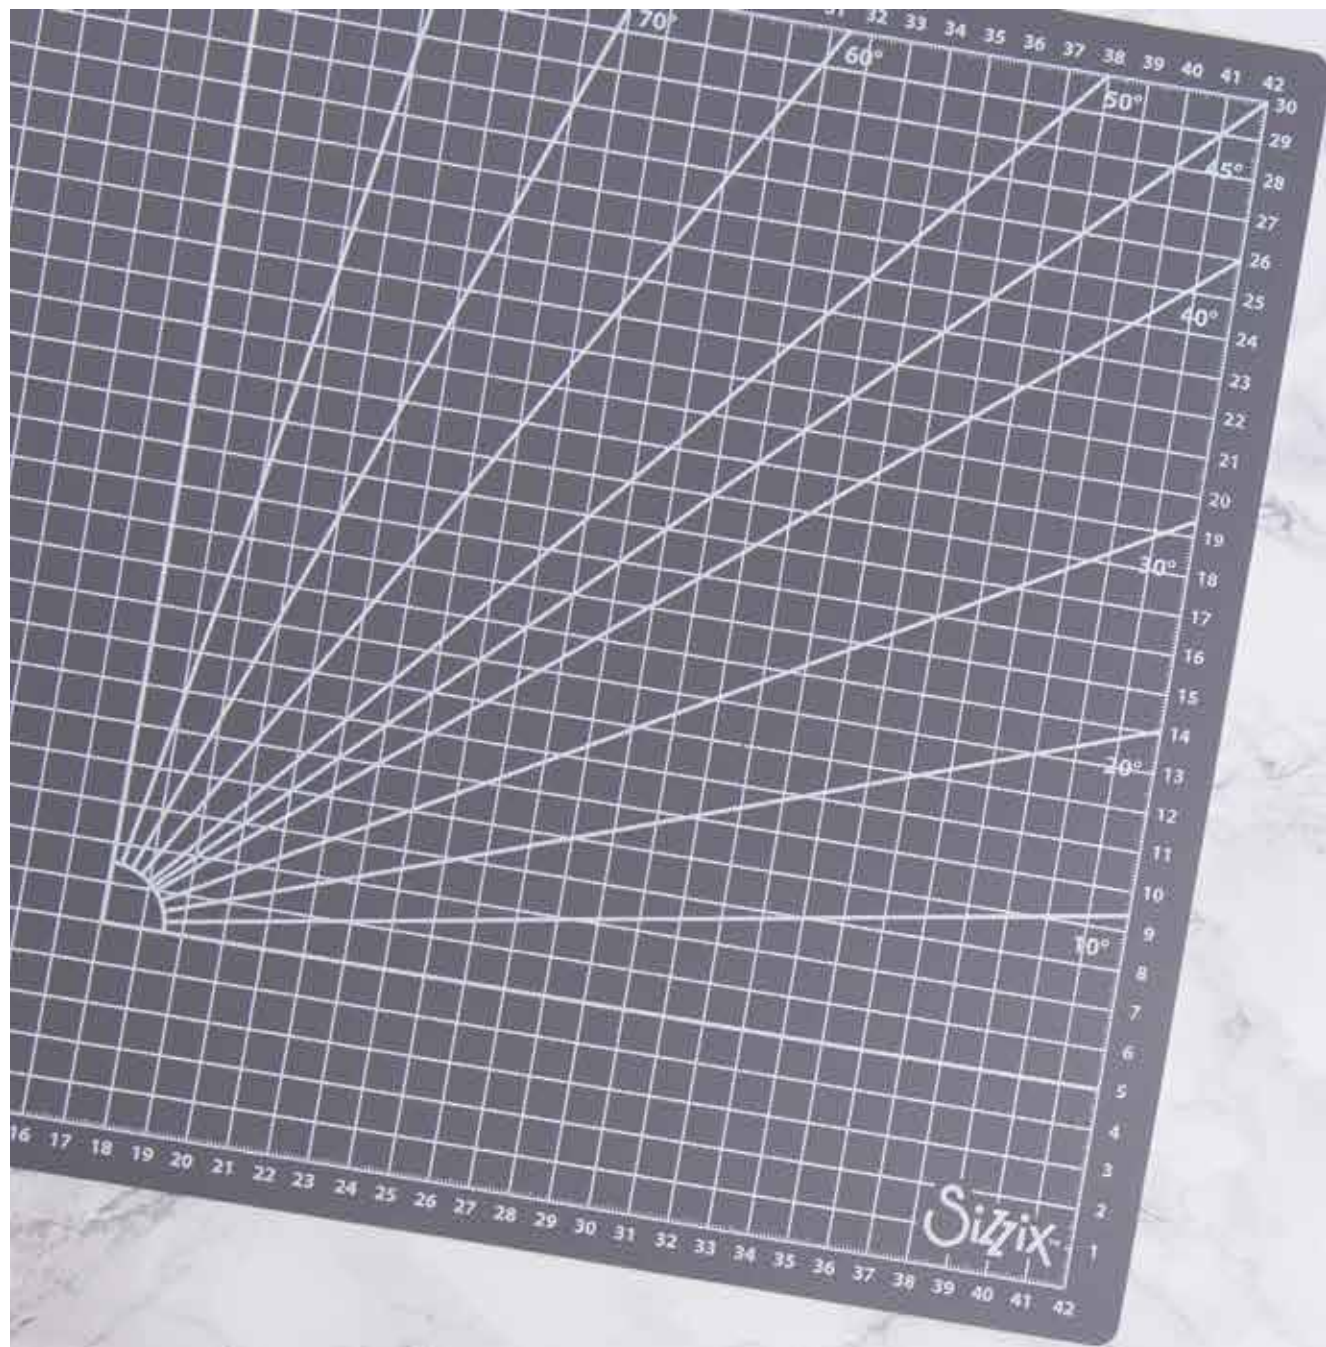

Sizzix™ Tools & Accessories

Multi-Tool

The Sizzix™ Multi-Tool with interchangeable heads complements a wide variety of making activities. The item includes a rubberised dual end handle allowing use of two heads at the same time. The Multi-Tool comes with a distress head and craft knife and an end cap is also provided if single ended use is preferred.

Sizzix™ Tools & Accessories

Blending Tool

A handy attachment that twists easily onto the ergonomic handle of the Sizzix™ Multi-Tool (sold separately). With an angled sponge head for better visibility and control over your blending, it's perfect for colouring stencils, embossed cardstock and other surfaces. The long-lasting hook-and-loop fastening makes it simple to swap blending sponges when changing colours or mediums. Sponges have a diameter of 3cm and can be washed repeatedly to extend their use. The Blending Tool comes with two blending sponges, and refills can be purchased separately.

Sizzix™ Tools & Accessories

Sponge Refills

Blending Tool Sponge Refills are available in packs of 4 and include 2 spare hook-and-loop disks that extend the use of the Blending Tool (sold separately). The blending tool sponges have a diameter of 3cm, and they can be washed repeatedly to extend their use.

Sizzix™ Tools & Accessories

Replacement Blades

This 6 pack of Craft Knife Replacement Blades work with the Multi-Tool. These sharp blades are perfect for precision cutting and are stored within a safety container.