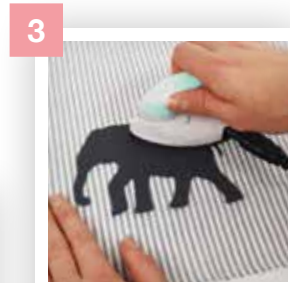

3 Iron On Project