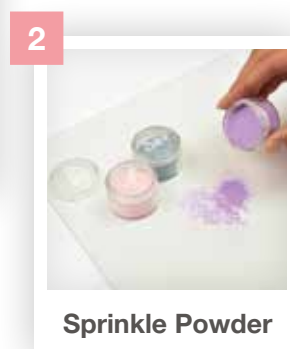

663012

Sizzix™ Making Essentials
Embossing Ink Pad

— MORE DETAILS —
Clear

663735

Sizzix™ Making Essentials
**Pastel Opaque
Embossing Powder**

— MORE DETAILS —
Lavender Dust, 12g

663736

Sizzix™ Making Essentials
**Pastel Opaque
Embossing Powder**

— MORE DETAILS —
Limoncello, 12g

663733

Sizzix™ Making Essentials
**Pastel Opaque
Embossing Powder**

— MORE DETAILS —
Arctic Sky, 12g

663734

Sizzix™ Making Essentials
**Pastel Opaque
Embossing Powder**

— MORE DETAILS —
Bluebell, 12g

664270

Sizzix™ Making Essentials
**Bold Opaque
Embossing Powder**

— MORE DETAILS —
Caramel Toffee, 12g

663737

Sizzix™ Making Essentials
**Pastel Opaque
Embossing Powder**

— MORE DETAILS —
Green Tea, 12g

663728

Sizzix™ Making Essentials
**Pastel Opaque
Embossing Powder**

— MORE DETAILS —
Ballet Slipper, 12g

663729

Sizzix™ Making Essentials
**Pastel Opaque
Embossing Powder**

— MORE DETAILS —
Cherry Blossom, 12g

663730

Sizzix™ Making Essentials
**Pastel Opaque
Embossing Powder**

— MORE DETAILS —
Sorbet, 12g

663731

Sizzix™ Making Essentials
**Pastel Opaque
Embossing Powder**

— MORE DETAILS —
Primrose, 12g

663732

Sizzix™ Making Essentials
**Pastel Opaque
Embossing Powder**

— MORE DETAILS —
Mint Julep, 12g