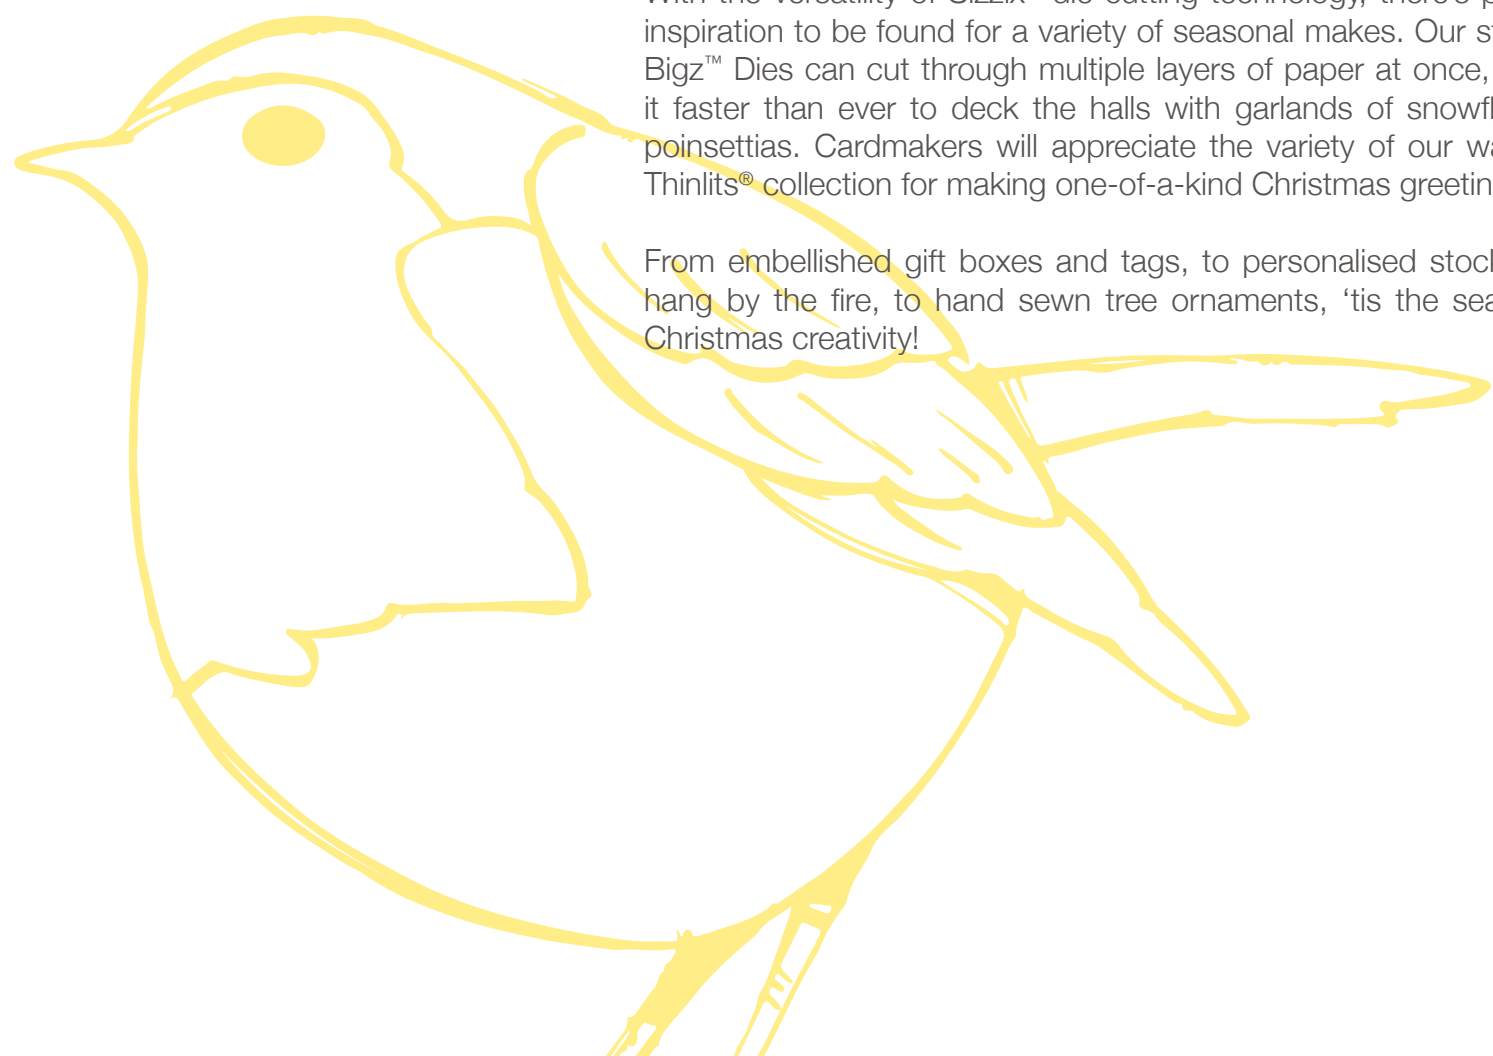

Christmas Essentials

This collection of festive favourites is made up of our most popular Christmas designs. With shapes that include snowflakes, winter florals, greenery, reindeer and seasonal wishes, these Christmas essentials are perfect for makers of all abilities to create special handmade items at the most wonderful time of the year!

With the versatility of Sizzix® die-cutting technology, there's plenty of inspiration to be found for a variety of seasonal makes. Our steel-rule Bigz™ Dies can cut through multiple layers of paper at once, making it faster than ever to deck the halls with garlands of snowflakes or poinsettias. Cardmakers will appreciate the variety of our wafer-thin Thinlits® collection for making one-of-a-kind Christmas greetings.

From embellished gift boxes and tags, to personalised stockings to hang by the fire, to hand sewn tree ornaments, 'tis the season for Christmas creativity!