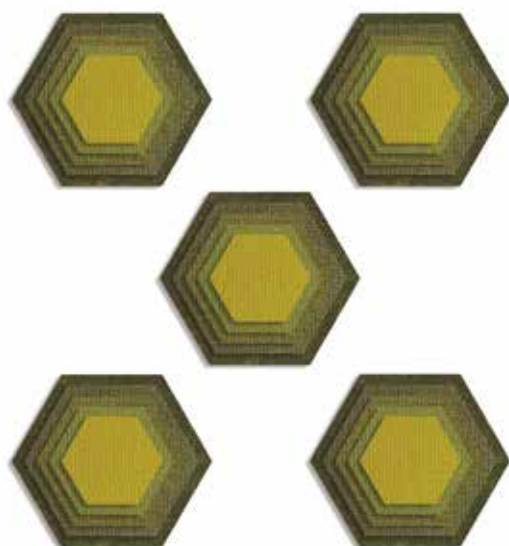

664418
Embellished Image

664418
Actual Cut-out
Approximate Die-Cut Size:
4 1/4in x 5 1/2in
10.80cm x 13.97cm

664420 - Sizzix® Thinlits® Die Set 25PK - Stacked Tiles, Hexagons by Tim Holtz®

January 2020

664420
Embellished Image