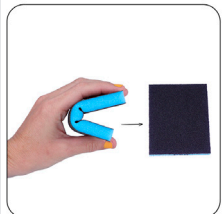

Quick recovery after deformation

Washable and reusable

Smooth surfaces

Curve surfaces

Wood

Paint

Metal

Wall

Surfaces

Plastic

Ceramic

Glass

● ✱

ESPONJA DE LIJA
 —
SANDING SPONGE
 —
MOUSSE ABRASIF

Packaging Ref.

Blister
 Blister
 Blister

🛒 5

Set 2 esponja de lija súper flexible
 Set 2 super flexible sanding sponge
 Set 2 mousse abrasif super flexible

474

Quick recovery after deformation

Washable and reusable

Smooth surfaces

Curve surfaces

Surfaces