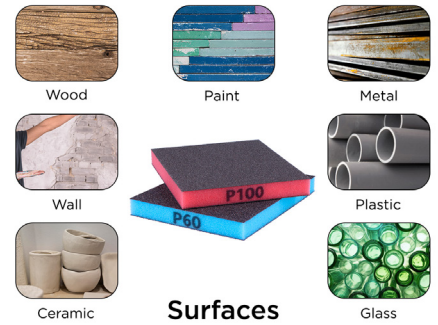

Quick recovery after deformation

Washable and reusable

Smooth surfaces

Curve surfaces

Wood

Paint

Metal

Wall

🛒 5

Set 2 esponja de lija súper flexible
 Set 2 super flexible sanding sponge
 Set 2 mousse abrasif super flexible

474

Quick recovery after deformation

Washable and reusable

Smooth surfaces

Curve surfaces

Surfaces